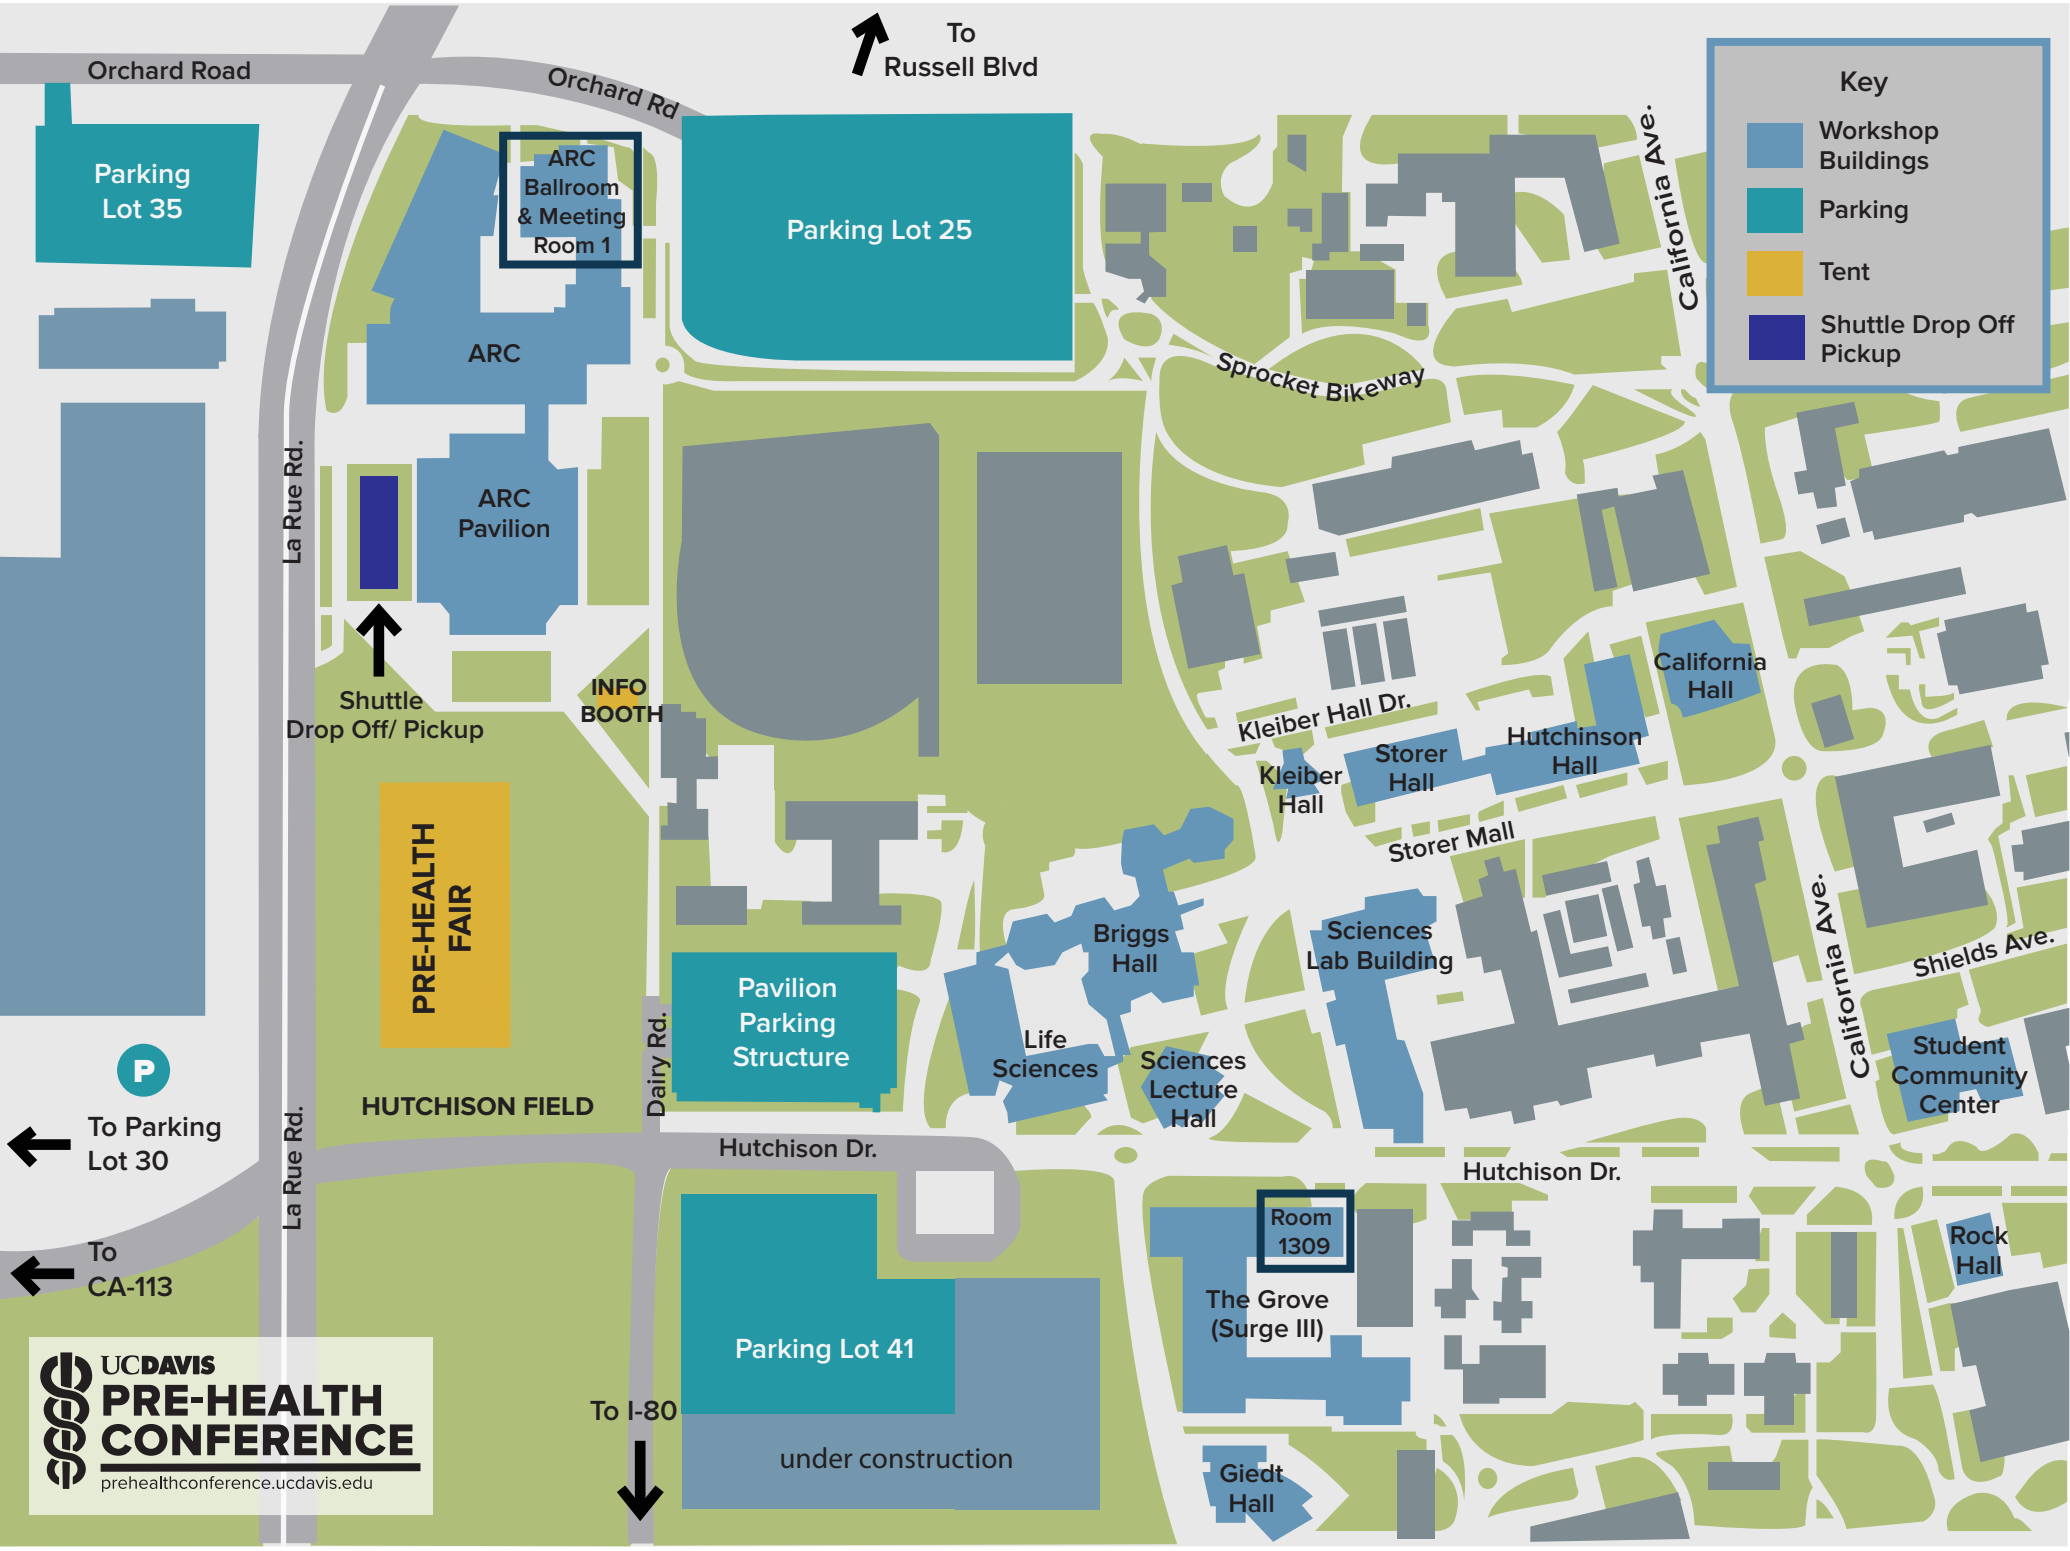

To
Russell Blvd

Key

- Workshop Buildings
- Parking
- Tent
- Shuttle Drop Off Pickup

P

To Parking Lot 30

To CA-113

To I-80

UC DAVIS
PRE-HEALTH CONFERENCE
 prehealthconference.ucdavis.edu