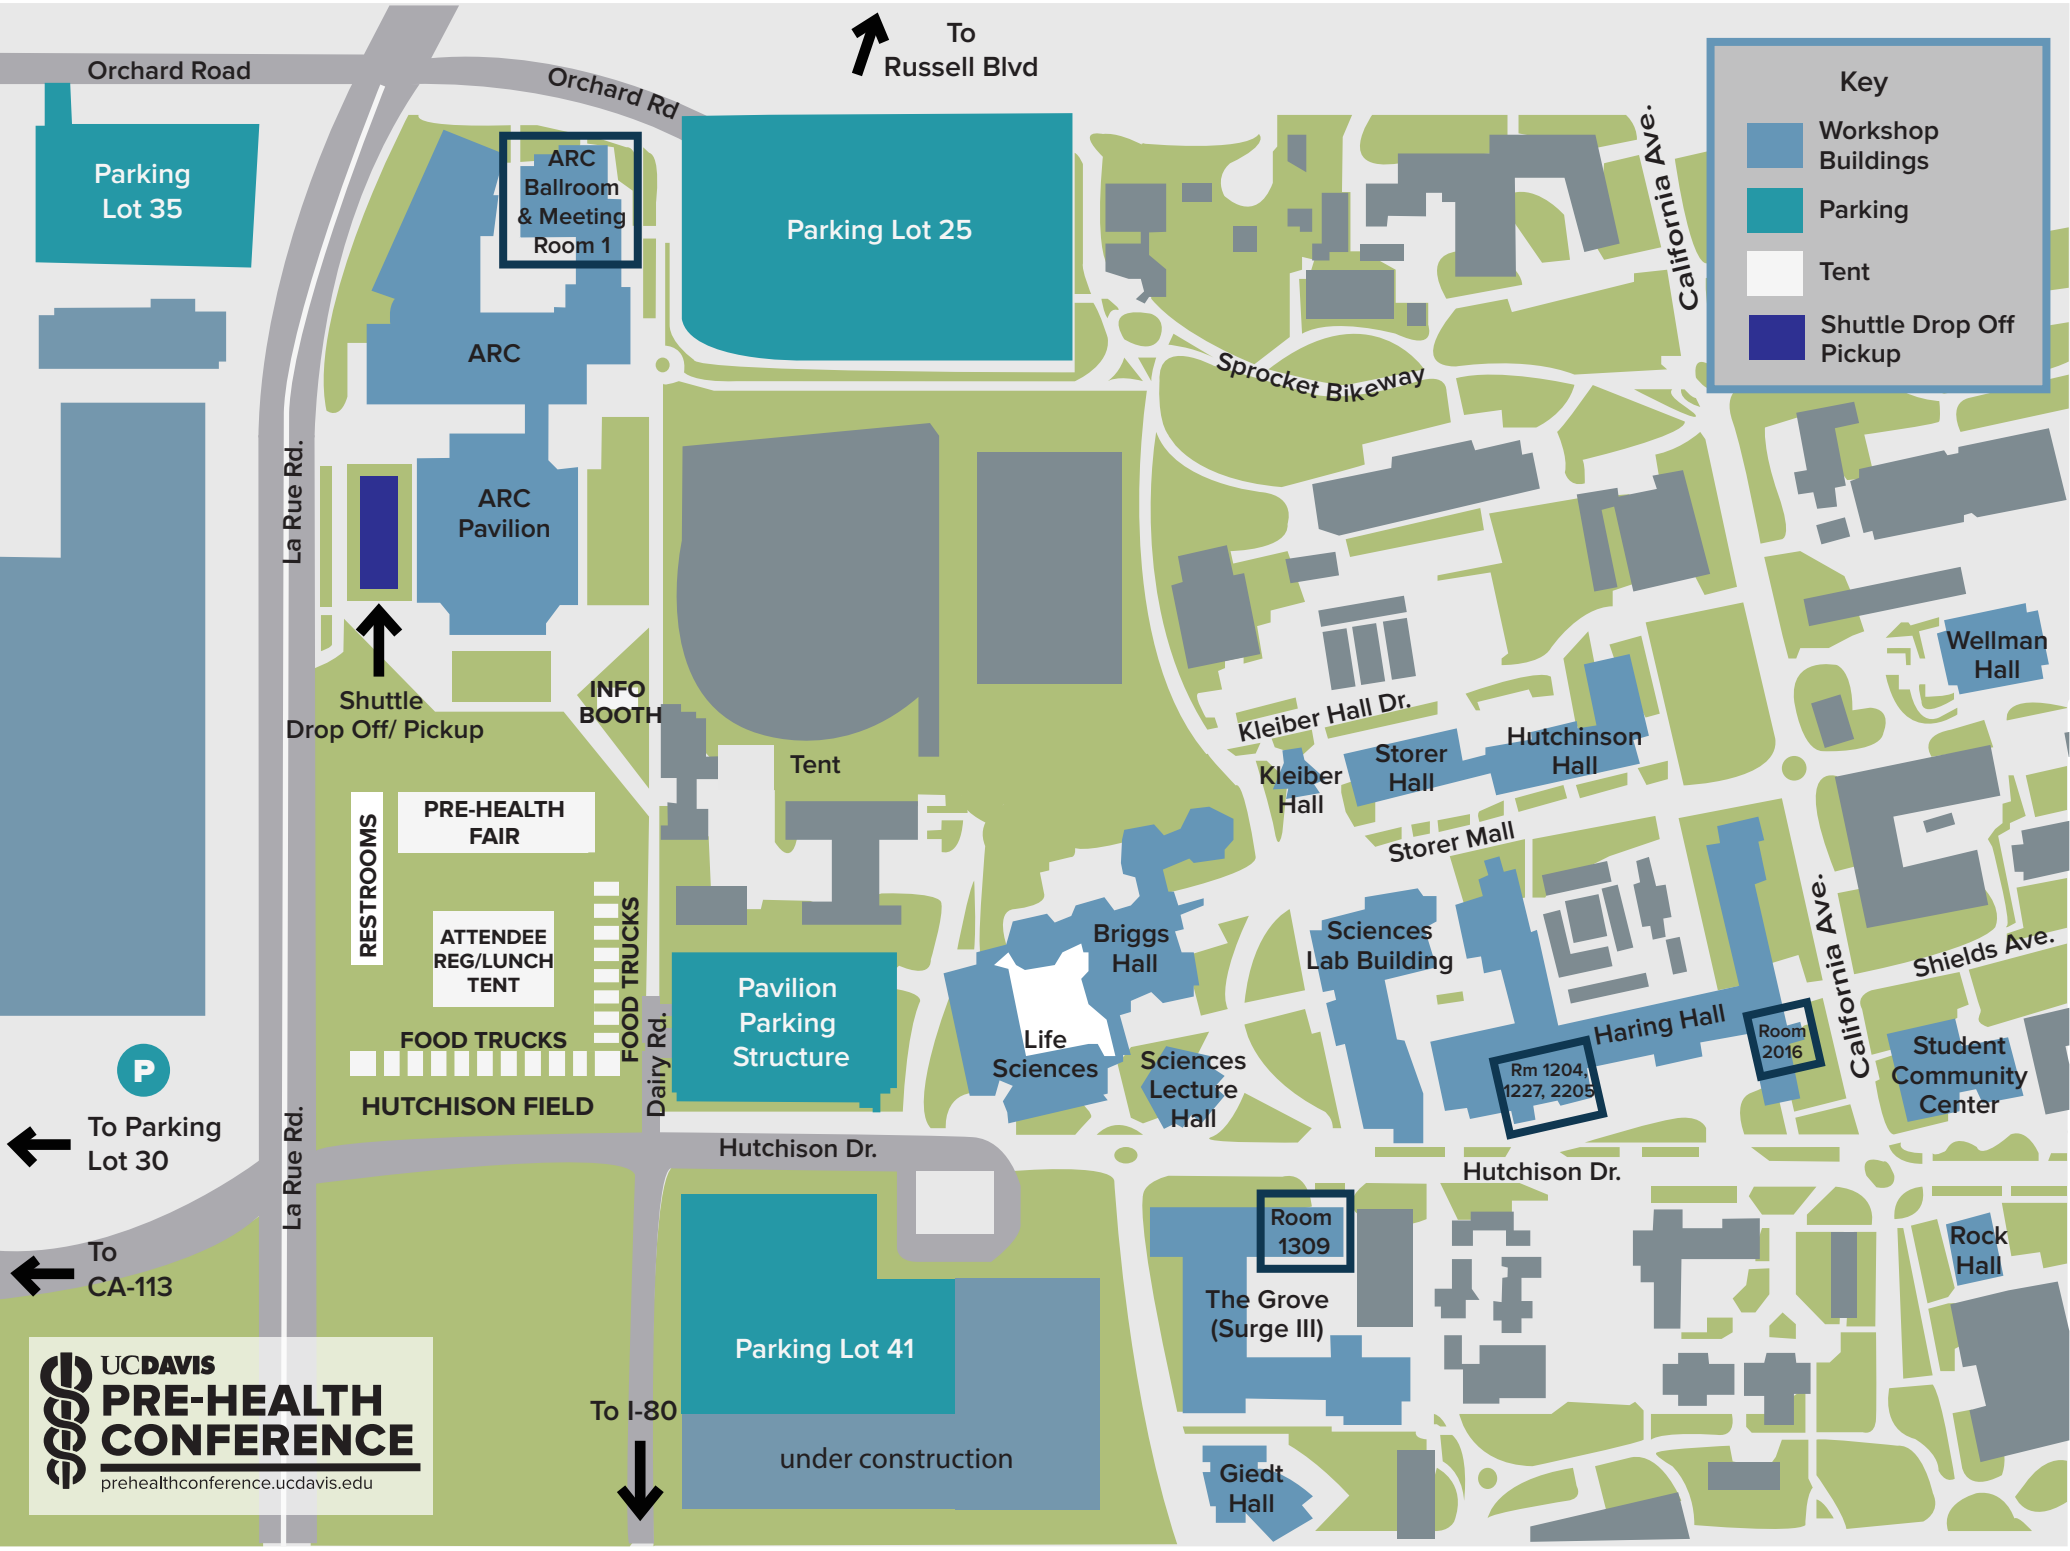

To
Russell Blvd

Key

- Workshop Buildings
- Parking
- Tent
- Shuttle Drop Off Pickup

UC DAVIS
PRE-HEALTH
CONFERENCE
 prehealthconference.ucdavis.edu