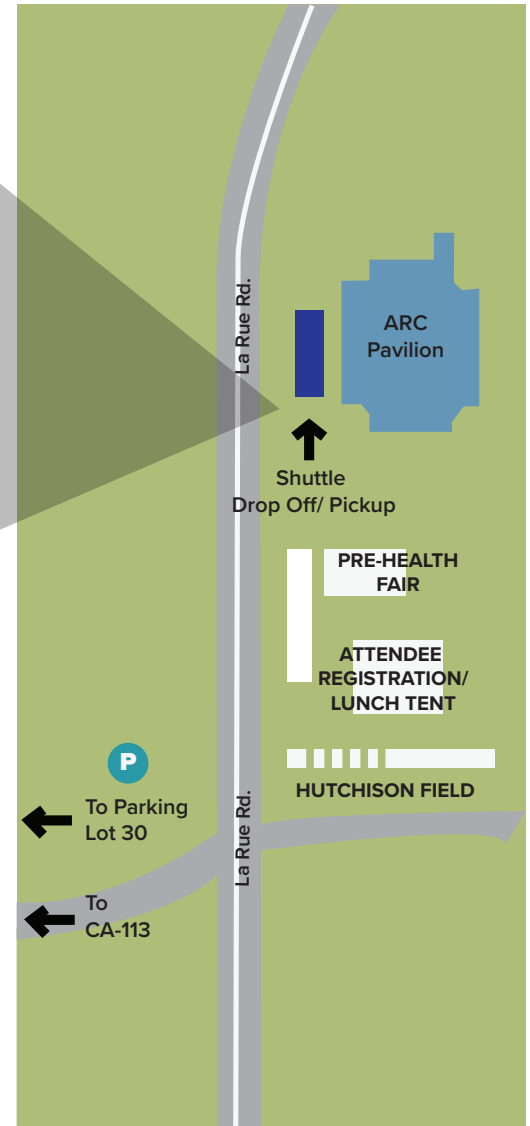

Ride Share Drop Off and Pick Up Location

Ride Sharing is a very popular way to get around Davis! Please direct your ride share driver to use the designated ride share drop off/pick up. This will help you avoid delays on the day of conference.

The Ride Share drop off/pick up location address is near Dairy Outdoor Recreation Complex, 232 ARC One Shields Avenue, Davis, CA 95616. You will find signage once you get there. Please do not approach the parking garage or parking lots as there are limited exits and ride share drivers will become stuck.

Bus / Large Vehicle Drop-Off

Bus / Large Vehicle Parking

For those of you that are coming by bus or similar large vehicle, please use the designated drop-off location located on La Rue Road across from the Colleges at La Rue Apartment Complex.

For those with buses or large vehicles that will be parking, Visitor Parking Lot 30 near the Recreation Pool has been designated for large vehicles. This is the only lot with the space and clearance for large vehicles.