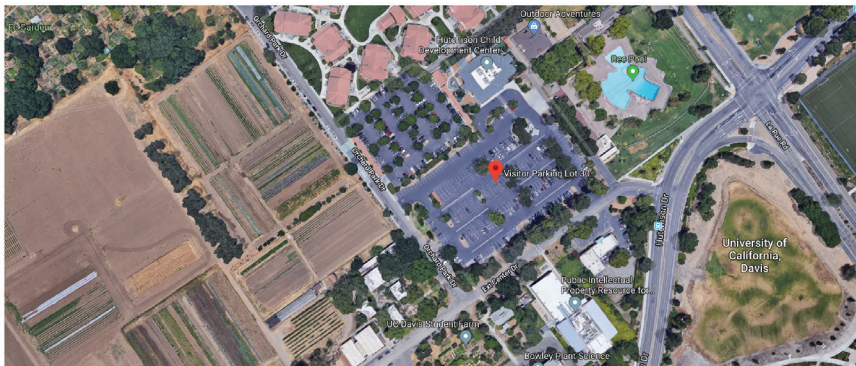

Ride Share Drop Off and Pick Up Location

Ride Sharing is a very popular way to get around Davis! Please direct your ride share driver to use the designated ride share drop off/pick up. This will help you avoid delays on the day of conference.

The Ride Share drop off/pick up location address is near Dairy Outdoor Recreation Complex, 232 ARC One Shields Avenue, Davis, CA 95616. You will find signage once you get there. Please do not approach the parking garage or parking lots as there are limited exits and ride share drivers will become stuck.

Bus / Large Vehicle Drop-Off

Bus / Large Vehicle Parking

For those of you that are coming by bus or similar large vehicle, please use the designated drop-off location located on La Rue Road across from the Colleges at La Rue Apartment Complex.

For those with buses or large vehicles that will be parking, Visitor Parking Lot 30 near the Recreation Pool has been designated for large vehicles. This is the only lot with the space and clearance for large vehicles.