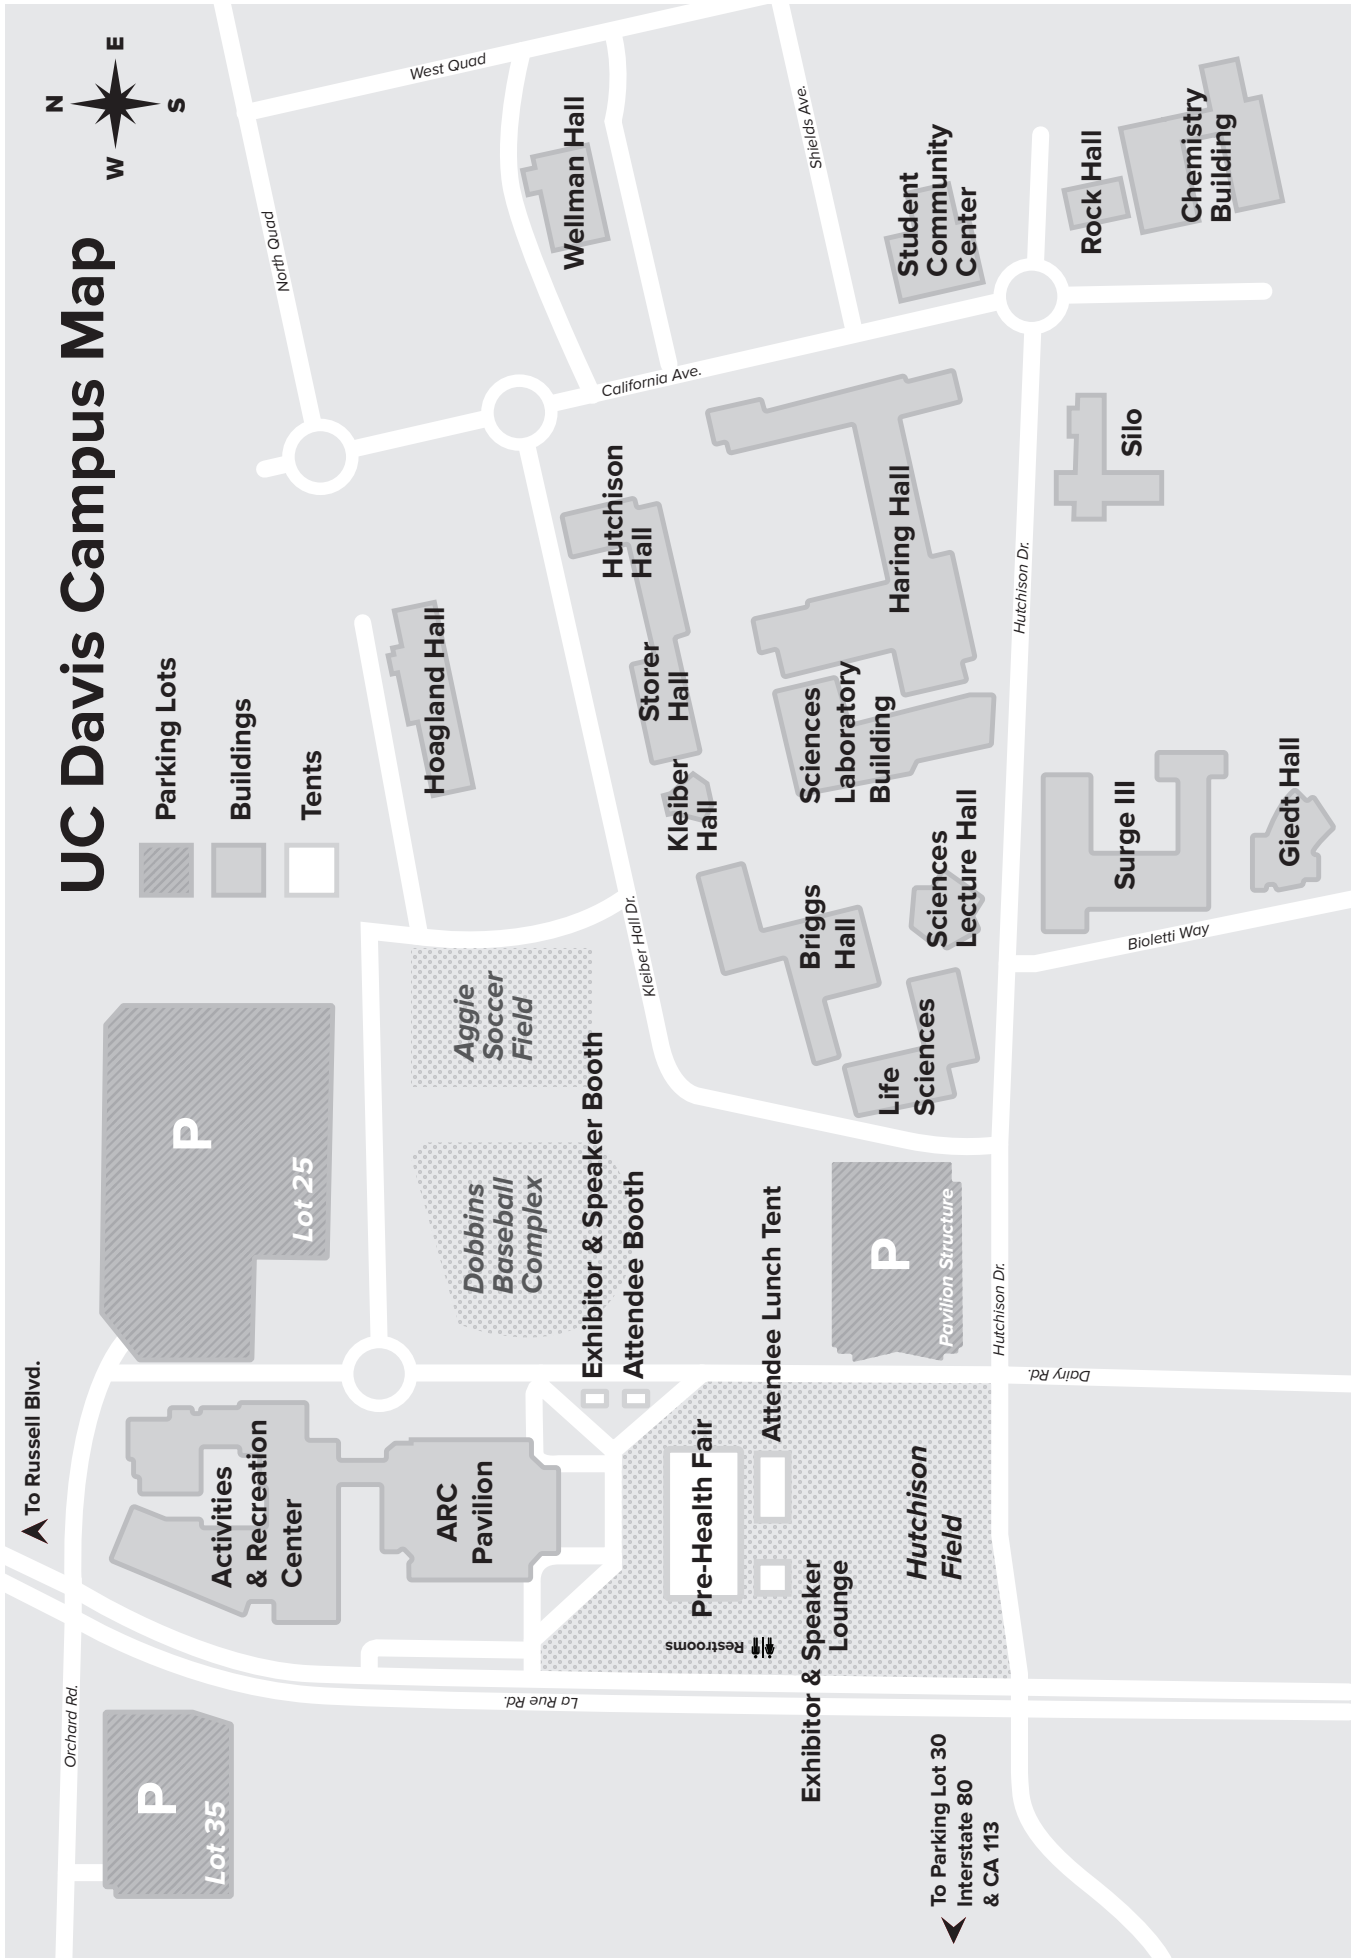

UC Davis Campus Map

-  Parking Lots
-  Buildings
-  Tents

Need help finding a workshop room? Try using google maps to locate the building, or ask a conference volunteer for directions!